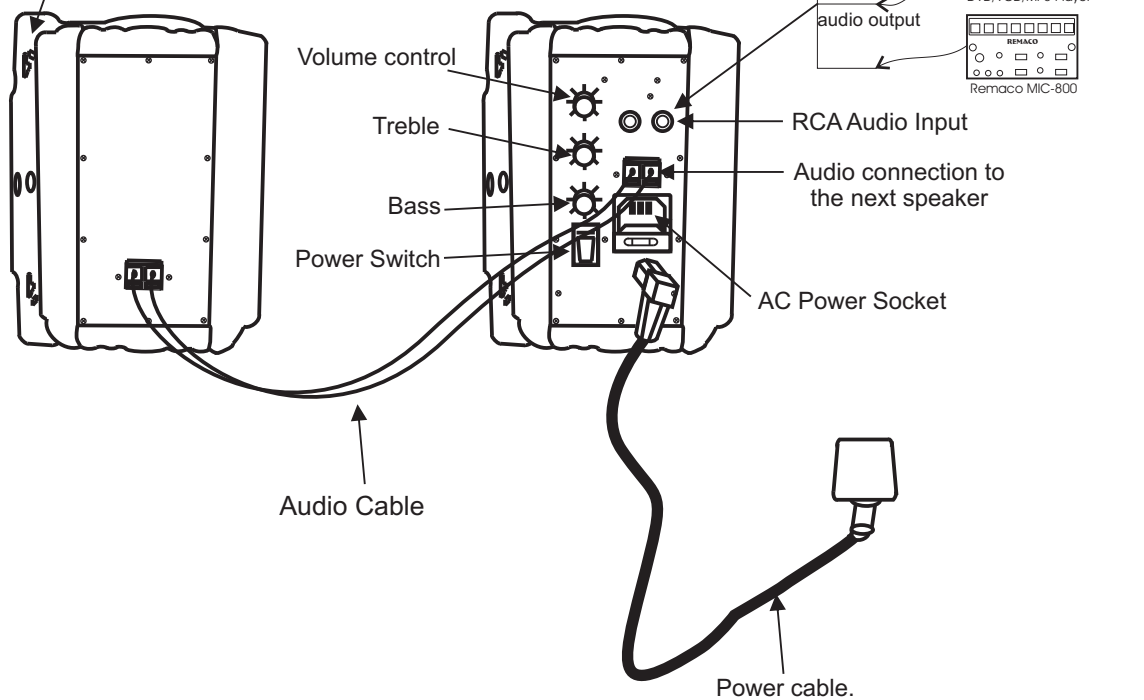

User Guide (AVA-280 / AVA-282)

AVA-280 / AVA-282

Front View

Wall / Ceiling Bracket

Back View

- Volume control : The degree of sound intensity or audibility
- Treble : The upper ranges of audio-frequency band
- Bass : The lower ranges of audio-frequency band