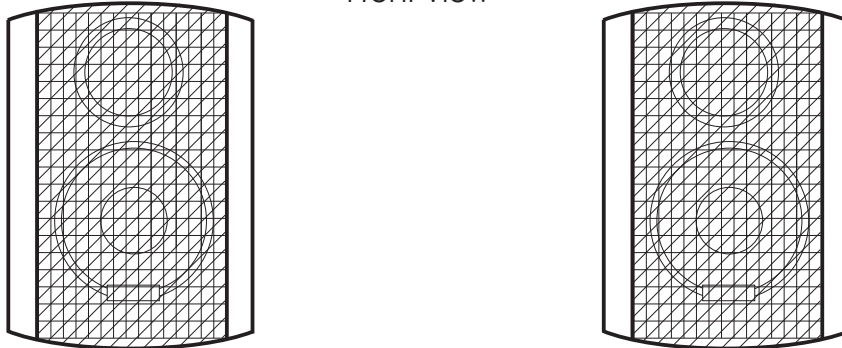

User Guide (AVA-280 / AVA-282)

AVA-280 / AVA-282

Front View

Wall / Ceiling Bracket

Back View

- Volume control : The degree of sound intensity or audibility
- Treble : The upper ranges of audio-frequency band
- Bass : The lower ranges of audio-frequency band