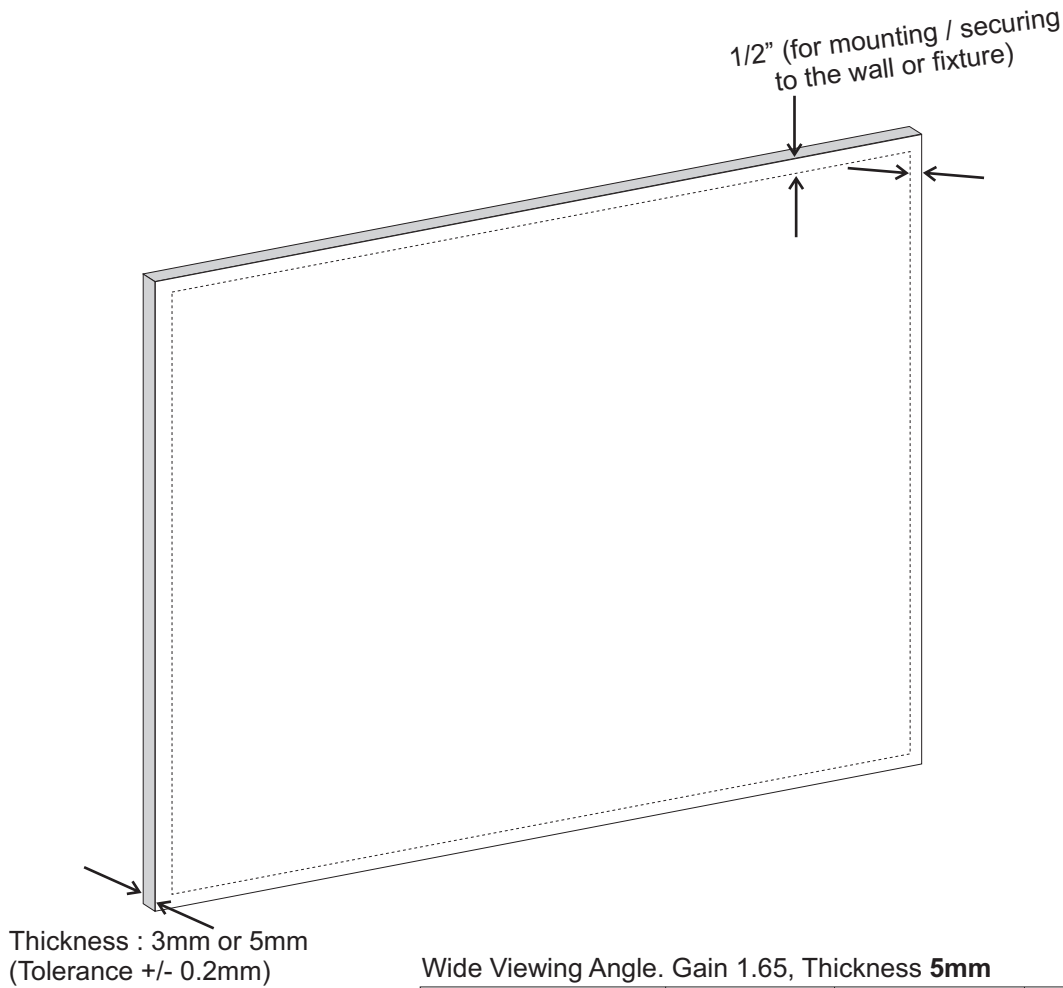

### Wide Viewing Angle. Gain 1.65, Thickness **5mm**

Model	Actual Size (")	Image Size (")	Image Size Diagonal (")
RAS-1410WA	55 x 41	54 x 40	67
RAS-1511WA	58 x 44	57 x 43	72
RAS-1713WA	68 x 51	67 x 50	84
RAS-1814WA	73 x 55	72 x 54	90
RAS-2015WA	79 x 59	78 x 58	100
RAS-2418WA	96 x 72	95 x 71	120
RAS-2821WA	110 x 83	109 x 82	135

### High Gain. Gain 8, Thickness **3mm**

Model	Actual Size (")	Image Size (")	Image Size Diagonal (")
RAS-1007HG	39 x 30	38 x 29	50
RAS-1310HG	52 x 39	51 x 38	65
RAS-1511HG	60 x 45	59 x 44	75
RAS-2015HG	80 x 60	79 x 59	95

### High Contrast, Gain 2.9, Thickness **3mm**

Model	Actual Size (")	Image Size (")	Image Size Diagonal (")
RAS-1007HC	39 x 30	38 x 29	50
RAS-1310HC	52 x 39	51 x 38	65
RAS-1511HC	60 x 45	59 x 44	75
RAS-2015HC	80 x 60	79 x 59	95