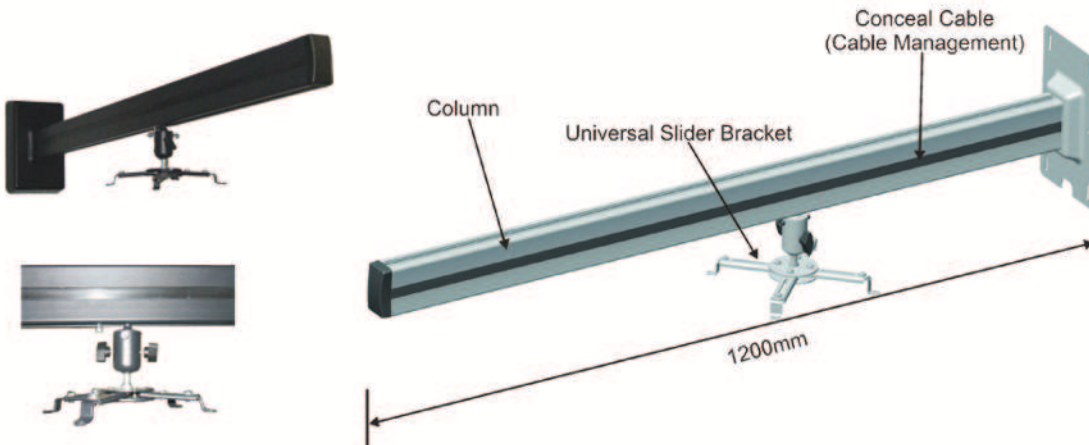

## Short Throw Projector Mount

**Remaco PSB-70** is a projector bracket ideal for short-throw LCD/DLP projector in classroom or office, etc. Flexible adjustment capability to obtain best possible image quality at all positions. The projector is suspended along horizontal column to achieve correct depth adjustment. Universal slider bracket come with fine adjustment knobs and locking screw.

### Key Features

- # Ease of installation
- # Adjustable pitch, roll, shift and rotation
- # Universal design fits most LCD/DLP Projectors
- # Concealed Cable Management System
- # Arm Length 1200mm
- # Adjustable 50mm to 1200mm
- # Load Capacity: 20kgs
- # Colour : Silver