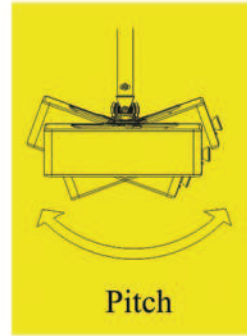

Projector Spider Bracket

PSB-62

PSB-63

Roll

Pitch

Shift

Rotate

Key Features

- # Pre-assemble for easy installation.
- # Mounts on flat or sloped ceilings.
- # Wall mount capability.
- # Adjustable height.
- # Concealed Cable Management System.
- # Standard adjustable length:
575mm to 825mm (PSB-62)
575mm to 1500mm (PSB-63).
- # Load capacity 20kg/44lbs.
- # Vaulted or Cathedral Ceiling Mount Capability
- # Adjustable pitch, roll, shift and rotation.
- # Universal design fits most LCD & DLP projectors.