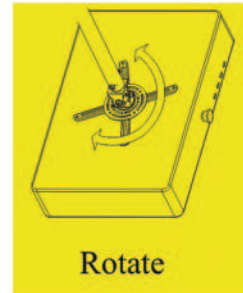

Projector Spider Bracket

PSB-62

PSB-63

Roll

Pitch

Shift

Rotate

Key Features

- # Pre-assemble for easy installation.
- # Mounts on flat or sloped ceilings.
- # Wall mount capability.
- # Adjustable height.
- # Concealed Cable Management System.
- # Standard adjustable length:
575mm to 825mm (PSB-62)
575mm to 1500mm (PSB-63).
- # Load capacity 20kg/44lbs.
- # Vaulted or Cathedral Ceiling Mount Capability
- # Adjustable pitch, roll, shift and rotation.
- # Universal design fits most LCD & DLP projectors.