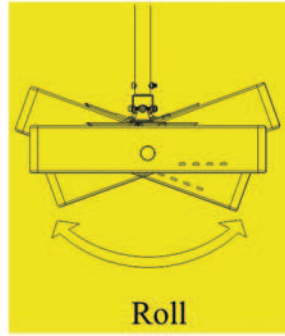

Projector Spider Bracket

PSB-62

PSB-63

Roll

Pitch

Shift

Rotate

Key Features

- # Pre-assemble for easy installation.
- # Mounts on flat or sloped ceilings.
- # Wall mount capability.
- # Adjustable height.
- # Concealed Cable Management System.
- # Standard adjustable length:
575mm to 825mm (PSB-62)
575mm to 1500mm (PSB-63).
- # Load capacity 20kg/44lbs.
- # Vaulted or Cathedral Ceiling Mount Capability
- # Adjustable pitch, roll, shift and rotation.
- # Universal design fits most LCD & DLP projectors.