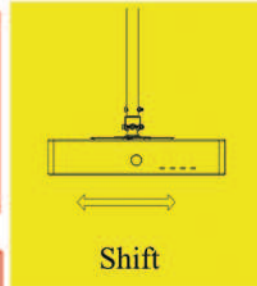

Projector Spider Bracket

PSB-62

PSB-63

Roll

Pitch

Shift

Rotate

Key Features

- # Pre-assemble for easy installation.
- # Mounts on flat or sloped ceilings.
- # Wall mount capability.
- # Adjustable height.
- # Concealed Cable Management System.
- # Standard adjustable length:
575mm to 825mm (PSB-62)
575mm to 1500mm (PSB-63).
- # Load capacity 20kg/44lbs.
- # Vaulted or Cathedral Ceiling Mount Capability
- # Adjustable pitch, roll, shift and rotation.
- # Universal design fits most LCD & DLP projectors.