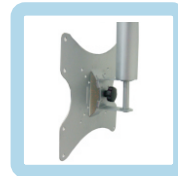

BKT-570

Remaco BKT-570 & BKT-571 LCD TV / Monitor Ceiling Brackets are our very first ceiling mounting brackets. With an adjustable height of 80cm (BKT-570) and 160.5cm (BKT-571), you can place your monitor to the comfort of your eyes. Durable with a load capacity suitable for LCD TV / Monitor. Comes with wide pan angle, perfect appearance with no more ugly sights.

Designed just for you!

Specifications for BKT-570:

- Plate Size: 22.0cm x 22.0cm
- Tilt Angle: +/-18 degree
- Pan Angle: 350 degree
- Adjustable height up to 80.0cm
- Load Capacity: 20kg
- Suitable for 10" to 30" LCD TV / Monitor
- Complied to Vesa 50 x 50mm, 75 x 75mm, 100 x 100mm, 200 x 100mm & 200 x 200mm

BKT-571

Specifications for BKT-571:

- Plate Size: 22.0cm x 22.0cm
- Tilt Angle: +/- 20 degree
- Pan Angle: 360 degree
- Adjustable height up to 130.5cm to 160.5cm
- Load Capacity: 85kg
- Suitable for 20" to 50" LCD TV / Monitor
- Complied to Vesa 50 x 50mm, 75 x 75mm, 100 x 100mm, 200 x 100mm & 200 x 200mm

Specifications for BKT-575 and BKT-576:

- Tilt Angle: 20 degree
- Adjustable height up to 46.0cm to 79.0cm
- Load Capacity: 75kg
- Suitable for 36" to 55" LCD TV / Monitor

BKT-575

BKT-576

Remaco BKT-572 LCD TV / Monitor Heavy-Duty Ceiling Bracket is slim in profile yet durable heavy duty ceiling mounting bracket. Fear with short drop length? It is not a problem for BKT-572 with flexible height adjustment, now you can install any drop height to your linking. You have a choice to install on its own or to fit it with any brackets** to its usage. (** Suitable to use with BKT-506, BKT-512, BKT-520)