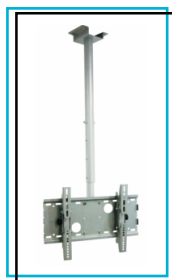

BKT-572

** Picture shown above is for marketing purposes only
BKT-512 is not included.