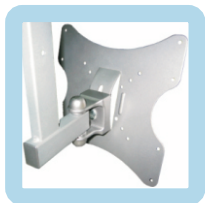

BKT-570

Remaco BKT-570 & BKT-571 LCD TV / Monitor Ceiling Brackets are our very first ceiling mounting brackets. With an adjustable height of 80cm (BKT-570) and 160.5cm (BKT-571), you can place your monitor to the comfort of your eyes. Durable with a load capacity suitable for LCD TV / Monitor. Comes with wide pan angle, perfect appearance with no more ugly sights.

Designed just for you!

Specifications for BKT-570:

- Plate Size: 22.0cm x 22.0cm
- Tilt Angle: +/-18 degree
- Pan Angle: 350 degree
- Adjustable height up to 80.0cm
- Load Capacity: 20kg
- Suitable for 10" to 30" LCD TV / Monitor
- Complied to Vesa 50 x 50mm, 75 x 75mm, 100 x 100mm, 200 x 100mm & 200 x 200mm

BKT-571

Specifications for BKT-571:

- Plate Size: 22.0cm x 22.0cm
- Tilt Angle: +/- 20 degree
- Pan Angle: 360 degree
- Adjustable height up to 130.5cm to 160.5cm
- Load Capacity: 85kg
- Suitable for 20" to 50" LCD TV / Monitor
- Complied to Vesa 50 x 50mm, 75 x 75mm, 100 x 100mm, 200 x 100mm & 200 x 200mm

Specifications for BKT-575 and BKT-576:

- Tilt Angle: 20 degree
- Adjustable height up to 46.0cm to 79.0cm
- Load Capacity: 75kg
- Suitable for 36" to 55" LCD TV / Monitor

BKT-575

BKT-576

Remaco BKT-572 LCD TV / Monitor Heavy-Duty Ceiling Bracket is slim in profile yet durable heavy duty ceiling mounting bracket. Fear with short drop length? It is not a problem for BKT-572 with flexible height adjustment, now you can install any drop height to your linking. You have a choice to install on its own or to fit it with any brackets** to its usage. (** Suitable to use with BKT-506, BKT-512, BKT-520)