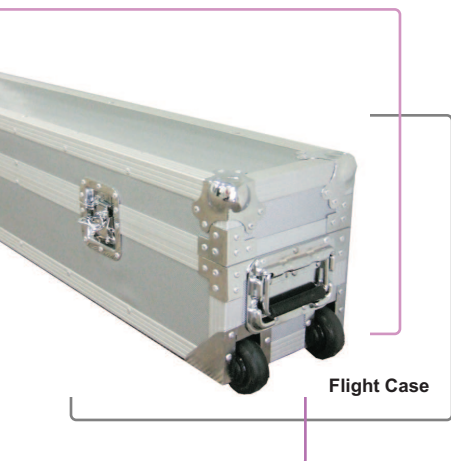

REMACO

FAS Series...

Remaco FAS Series Fast Fold Mobile Screen is lightweight constructed for convenient mobile usage. Made with high quality new formula aluminium frames further enhance its stability structure.

Foldable joint frame design allows any user to install/setup with ease. No tools are needed at all! Simply by unfolding it to perform setting up or by removing it, easily storage while folding it in/out its stylish casing. Remaco FAS's flight casing comes with handles at both ends, wheels which is a +point for mobility provides easy transportation around.

It is most suitable for indoor/outdoor events, conferences, exhibitions, halls usage. All specifications are specially taken into considerate for presenters or sales personnels on the move.

Standard Screen Sizes